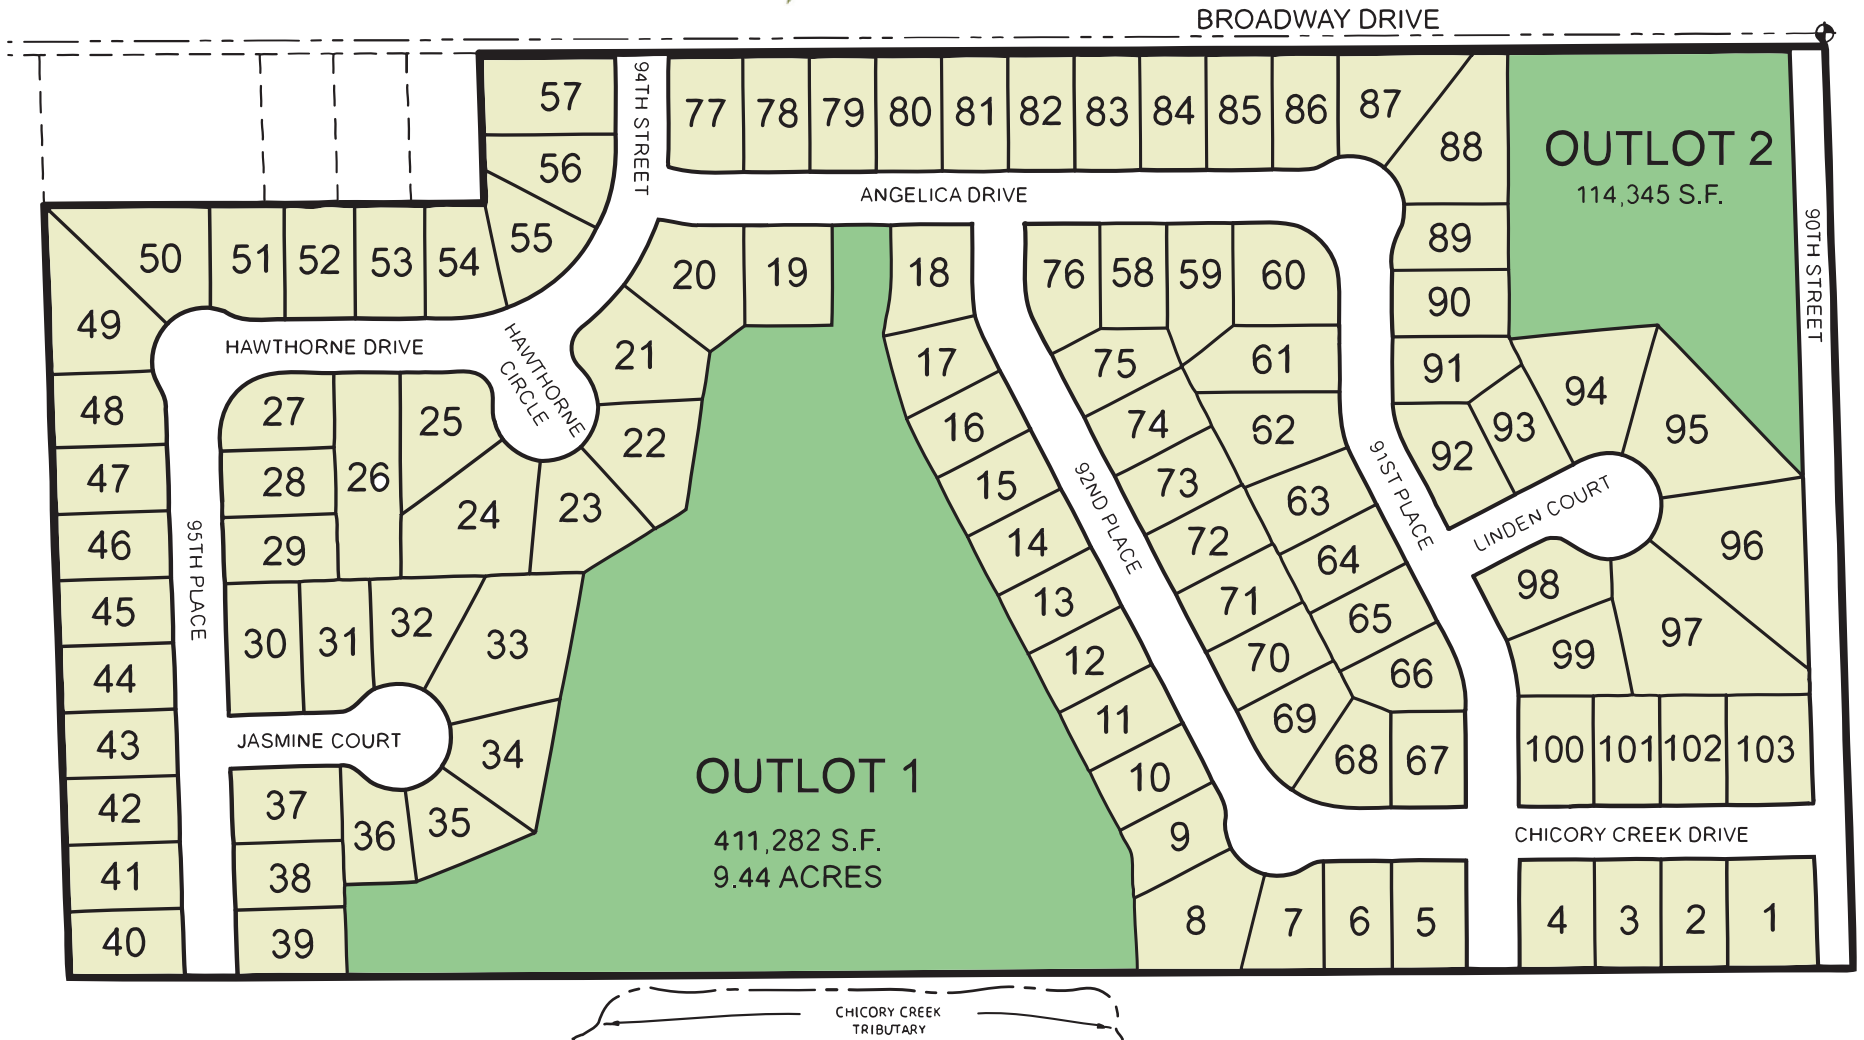

Chicory Creek

Please contact Matt
 N16 W24132 Prairie Court, Suite 220 * Waukesha, WI 53188 * 262-542-9200 * www.neumanndevelopments.com